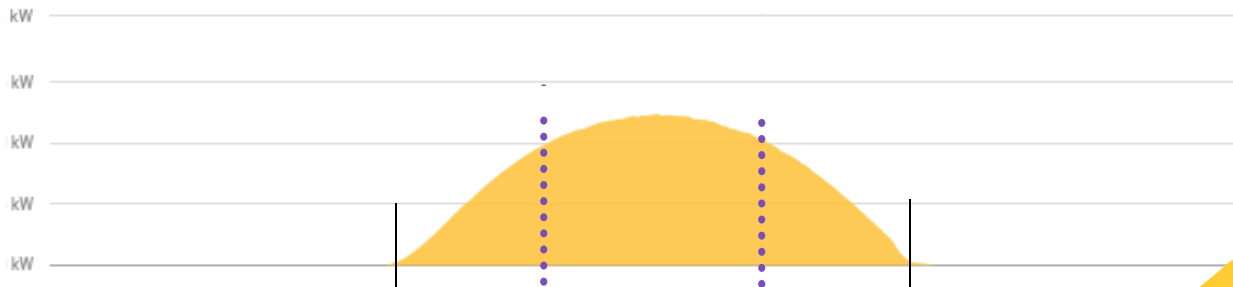

MY ENERGY STATS

April to July 2018

Best time to run my appliances:

Shoulder

Peak

Off-Peak

My solar feed-in-tariff: